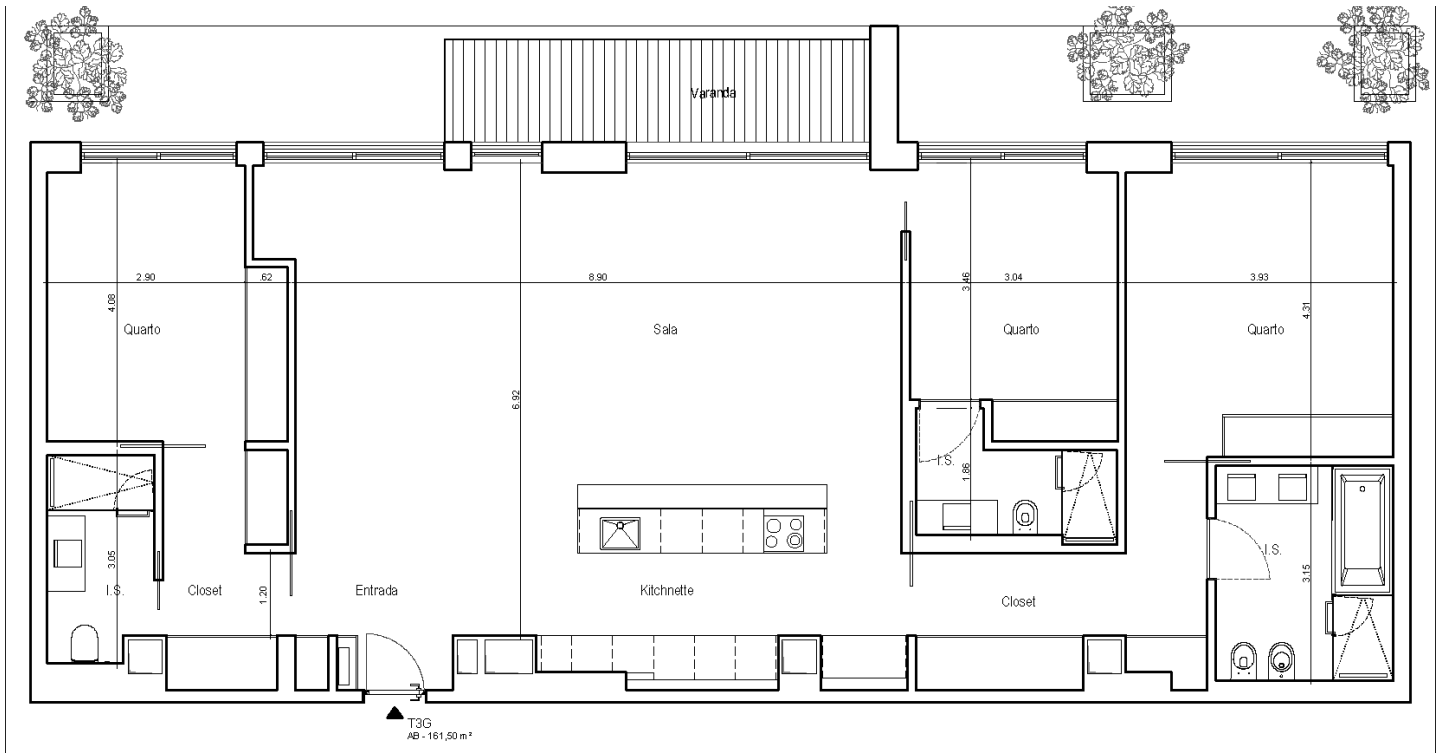

## 3 BEDROOM - RIVER VIEW

12TH FLOOR - EF.He

APARTMENT SIZE: 161,50m<sup>2</sup>  
BALCONY SIZE: 10,63m<sup>2</sup>  
TOTAL AR