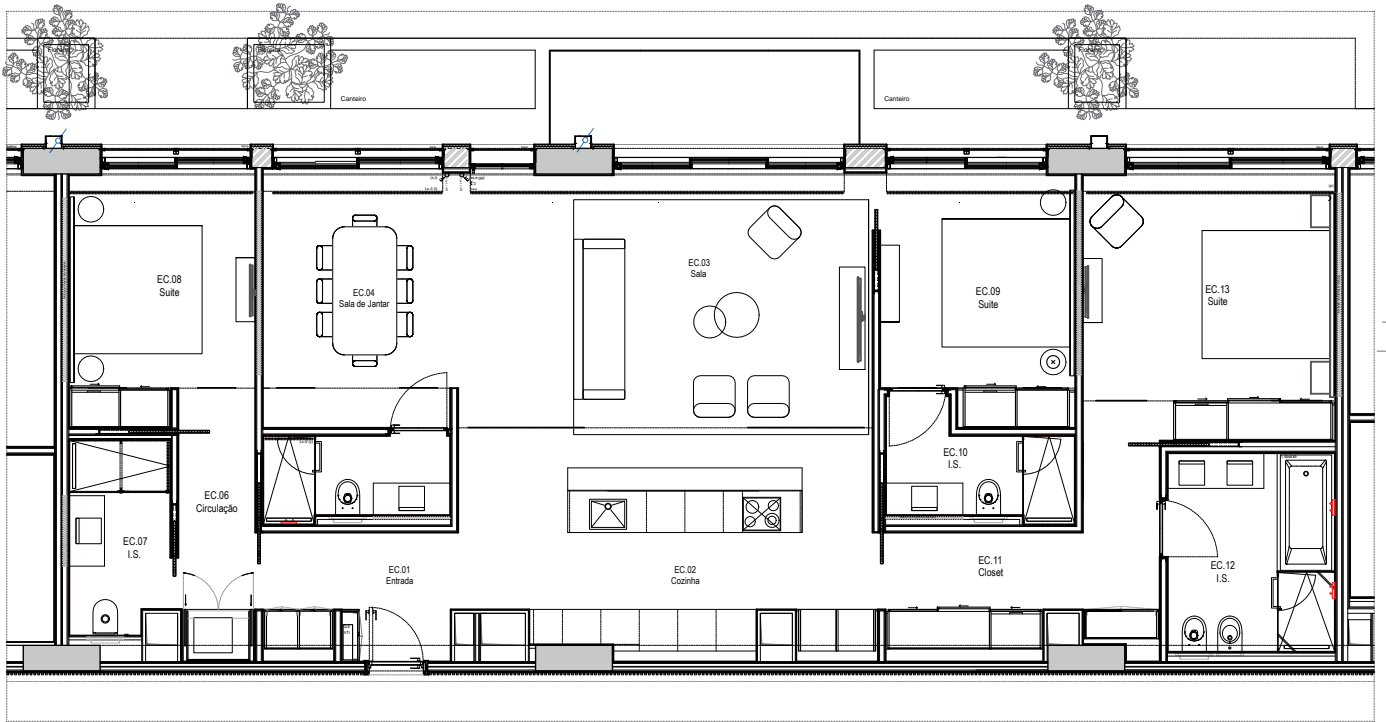

## 3 BEDROOM - RIVER VIEW

11<sup>TH</sup> FLOOR DX

APARTMENT SIZE: 161,50m<sup>2</sup>  
BALCONY SIZE: 8,25m<sup>2</sup>  
TOTAL AREA: 169,75m<sup>2</sup>